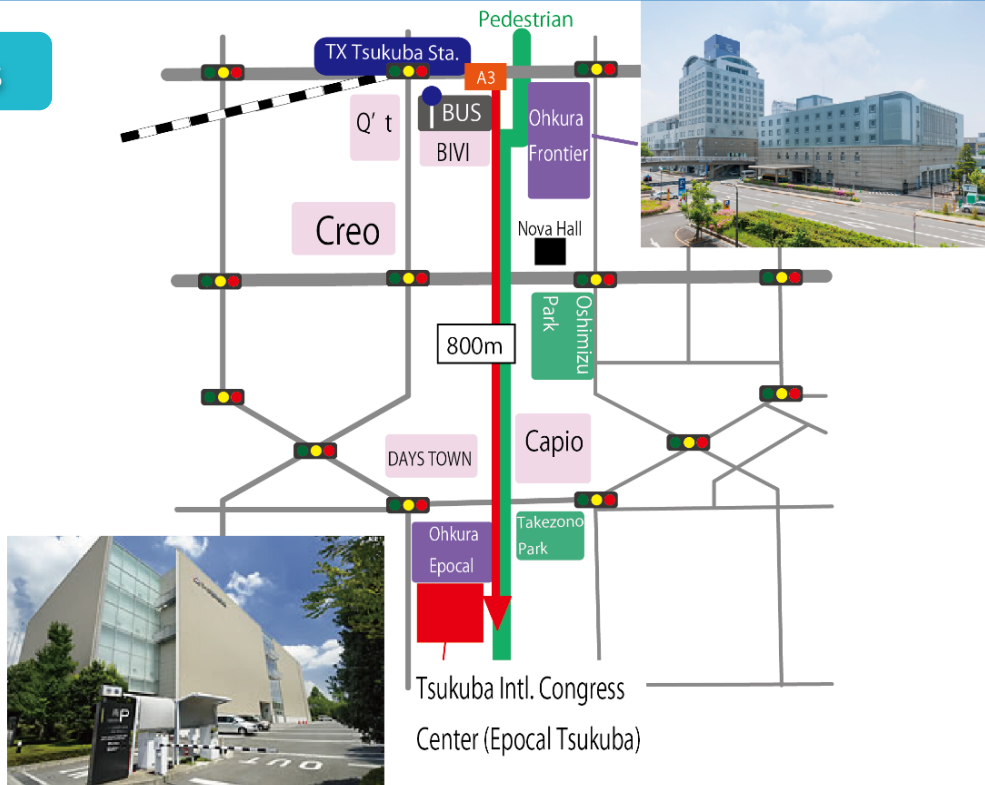

Session 8-13

Innovation for Sustainable Development by Industry-University Collaboration

Program

20th Sept. 2018 14:00-17:00 Venue: EPOCHAL TSUKUBA HALL300

14:00-14:05	Opening Remarks Dr. Fumihiko Uchida	University of Tsukuba
14:05-14:50	Key note Dr. Ben Shneiderman	University of Maryland
14:50-15:20	Dr. Jennifer J. Preece	University of Maryland
15:20-15:30	Break	
15:30-16:00	Mr. Greg McKee	CONNECT, San Diego
16:00-16:30	Mr. Christopher R. Noble	MIT Environmental Solutions Initiative
16:30-16:50	Interaction with audience and speakers	
16:50-17:00	Closing remarks Dr. Yasunori Kanaho	University of Tsukuba

Access

Registration

<https://tgs.w.tsukuba.ac.jp/>

Please register on Peatix to get free tickets!